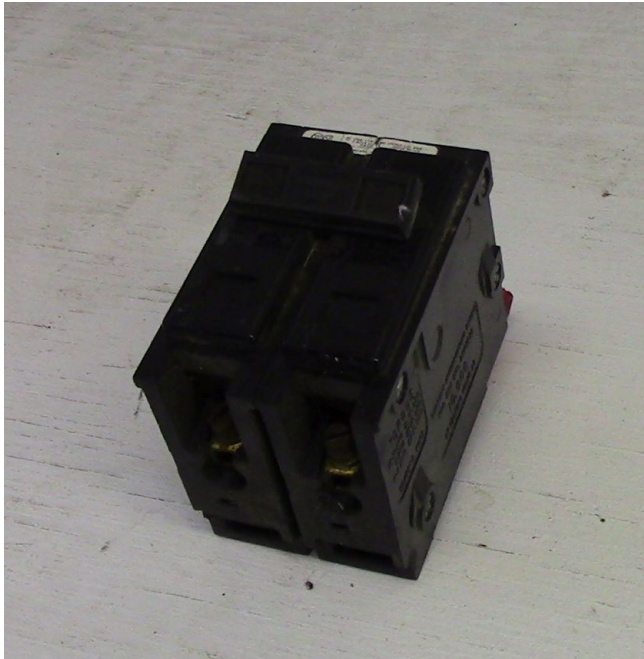

[Westinghouse 2 Pole 30 Amp Bolt-on Breaker](#)
[Inventory ID #165491]

Manufacturer: WESTINGHOUSE

- 120-240 VAC
- 2 Pole
- Type: BA
- Bolt-on
- Quantity 2

View More [30 Amp Breakers](#)