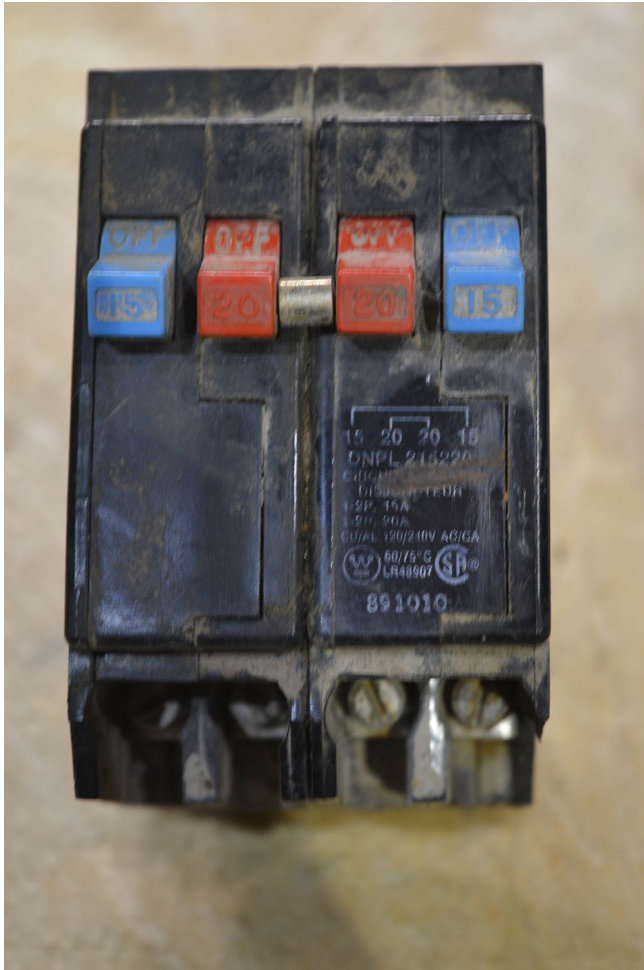

[Westinghouse 2 Pole 15/20 Amp Breaker](#)
[Inventory ID #335619]

- 2 Pole
- Amp: 15/20
- Volt: 120/240
- Style: Push In
- Type: DNLP 215220
- Single Phase
- Location: British Columbia, Canada

View more [Breakers](#)