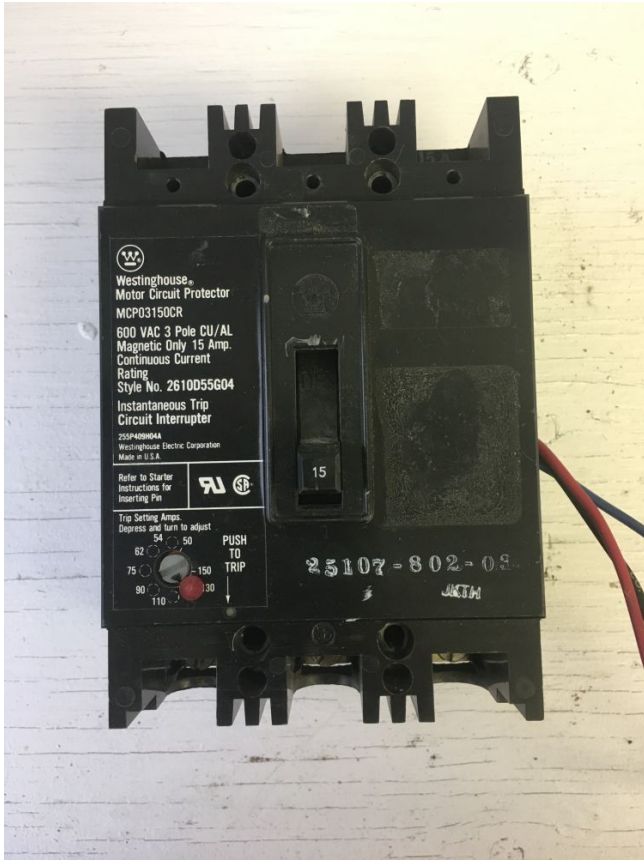

## Westinghouse 15 Amp Breaker [Inventory ID #161609]

Manufacturer: WESTINGHOUSE

- MCP03150CR
- 3 Phase
- 600 VAC
- Magnetic Only 15 Amp Continuous
- Style #: 2610D55G04
- Trip Settings: 50 Amp-150 Amp
- Out Of Stock

View More [15 Amp Breakers](#)