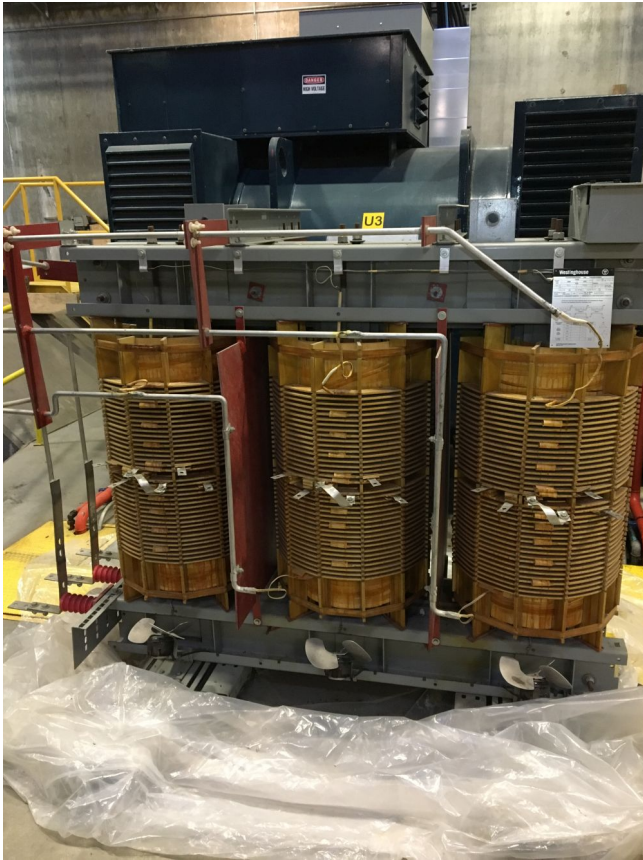

Westinghouse 1000 kVA Transformer [Inventory ID #275400]

- 1000 kVA
- 600 Volts
- 13.8 KV
- Location: Western Canada

View more [Transformers](#)