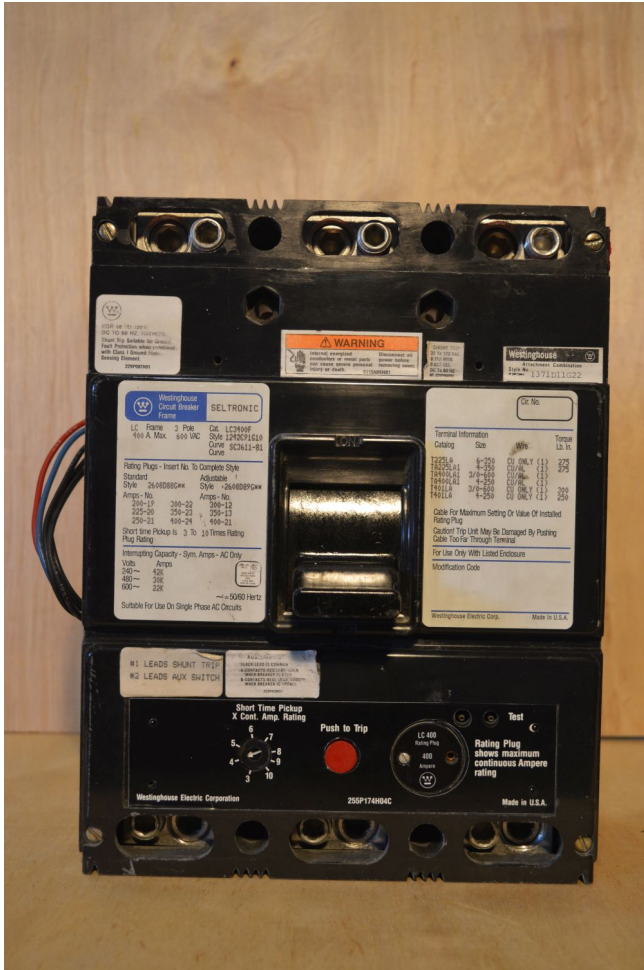

Westing House 400 Amp Breaker [Inventory ID #254142]

- Sel Tronic
- LC Frame
- 400 Amp Adjustable Trip with
 - Shunt Trip
- 600 Volts
- 3 Phase
- Location: Western Canada

View more [Breakers](#)