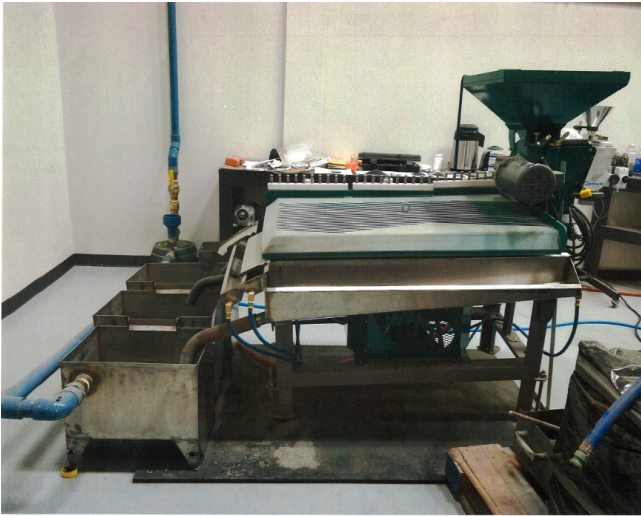

## [Weldon 2ft. x 4ft. Concentrating Table](#)

**[Inventory ID #230972]**

- Manufactured 2017.
- 2' X 2' X 12" deep feed hopper.
  - Complete with gearhead motor rotary feeder.
- 2' x 4' Deck.
- New steel fabricated Stand.
- Side and end discharge launder.
- Manually regulated water feed.
- All electrical motor controls.
  
- Unit is in Excellent Shape.
- Location: Southwestern, BC