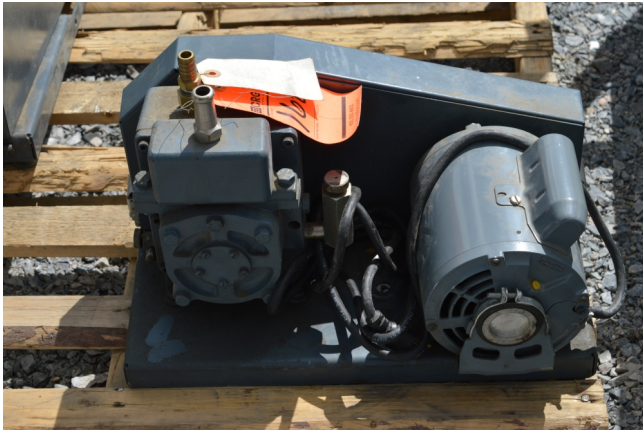

[Welch 1400 Duo-Seal Vacuum Pump](#) [Inventory ID #471985]

- Model: 1400
- CFM: 0.9
- RPM: 580
- Dayton Motor
 - 1/3 HP
 - VAC: 115/230
 - RPM: 1725
 - Single Phase
- Overall Dimensions: 18 x 11 x 13
- Location: British Columbia, Canada

View more [Vacuum Pumps](#)