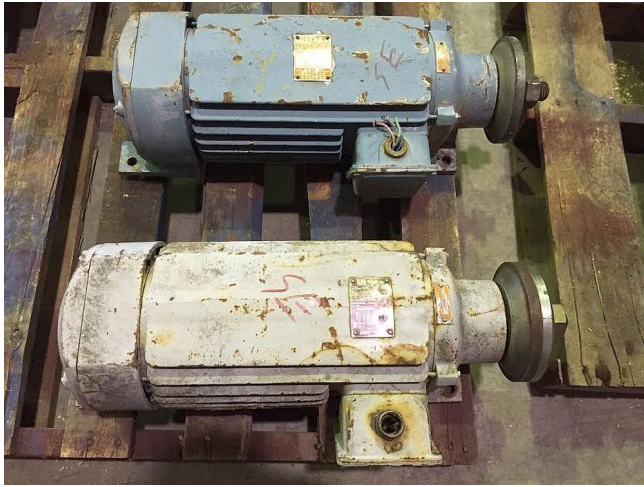

[WEG TEFC 7.5 hp Electric Motor](#) [Inventory ID #137013]

Manufacturer: WEG

- 208/230-460V.
- 1,800 rpm.
 - 3 phase.
 - 60 Hz.
- Frame: 90L/MS.
- 2 units available.

Please contact us for more information.