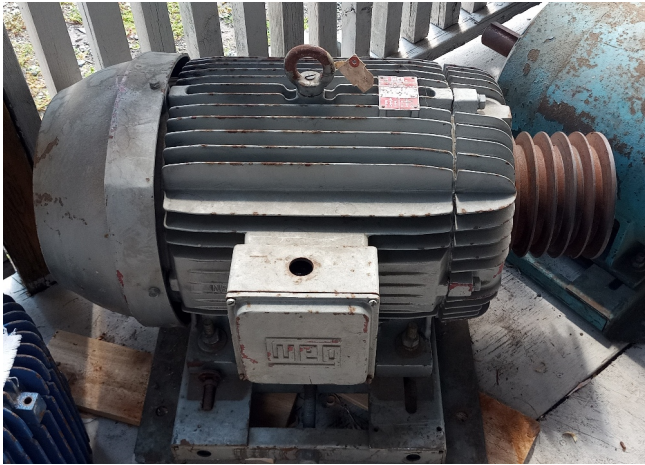

[WEG 50HP Electric Motor](#)

[Inventory ID #1398843]

WEG 50HP Electric Motor

- Make: WEG
 - Model: 326TS584
 - Condition: Used, Reported in Great Condition
 - Power Output: 50HP
 - Speed: 3565 RPM
 - Voltage: 575 Volt
 - Current: 52 Amps
 - Frequency: 60Hz
 - Phase: 3-Phase
 - Enclosure: TEFC
-
- Location: Western Canada

View More [50HP AC Motors](#)