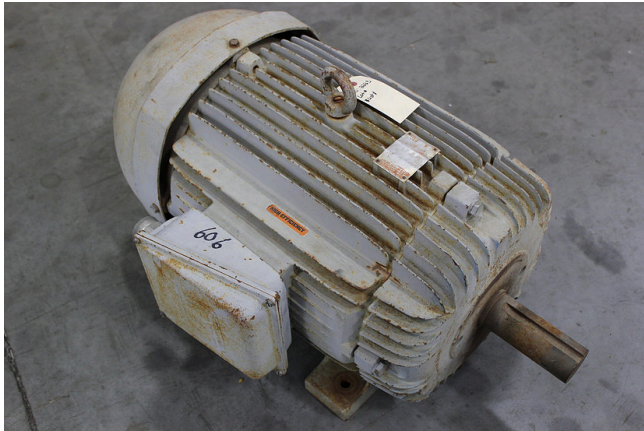

## [WEG 50 HP Motor](#) **[Inventory ID #198604]**

**Manufacturer: WEG**

- 50 HP.
- 230/460 Volts.
- 1770 rpm.
- 326T.
- Condition: Used.

View more [50 HP Motors](#)