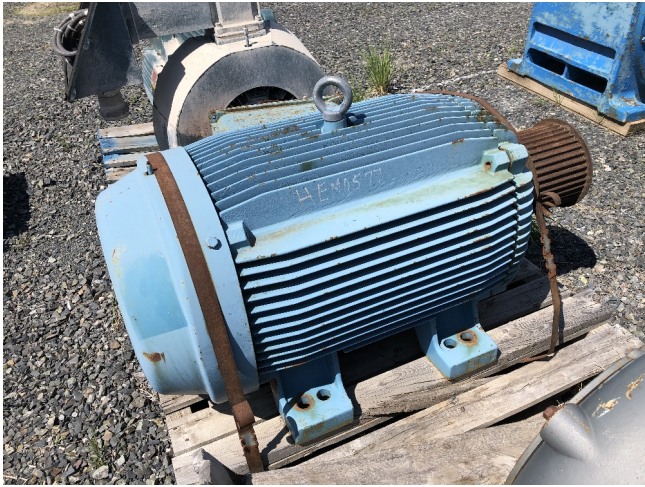

## [WEG 250 HP Severe Duty Electric Motor](#)

**[Inventory ID #1011463]**

- Voltage: 575 Volt
- 1780 RPM
- 60 Hz
- 3 Phase
- Frame: 504/5T
- TEFC
- 2315 lbs.
- Location: British Columbia, Canada

View more [Electric Motor](#)