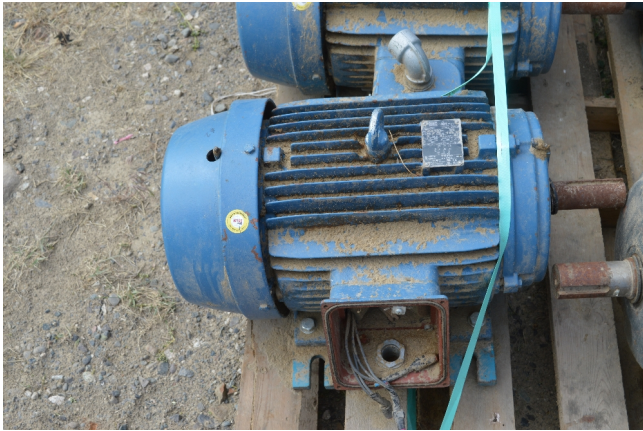

## WEG 20 HP Electric Motor [Inventory ID #1047006]

- Horsepower: 20
- Voltage: 575
- RPM: 3515
- Frame: 256T
- 3 Phase
- Location: British Columbia, Canada

View more [Electric Motors](#)