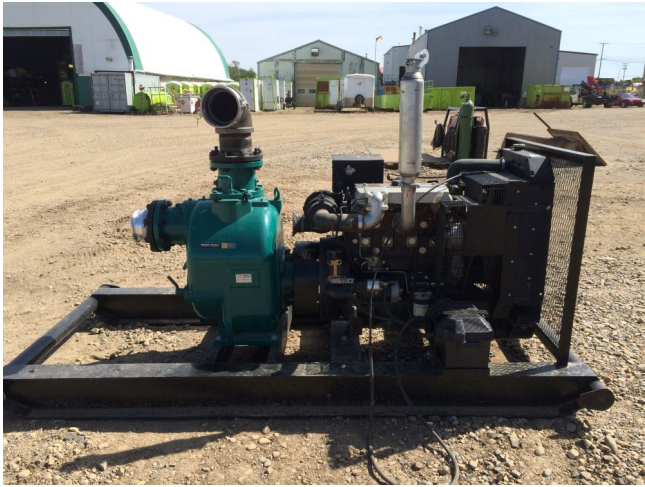

[Wastecorp 6 in Trash Pump](#) [Inventory ID #174384]

- Pump is new/unused.
 - Size: 6 inch.
 - Model: TFCC-6.
 - Perkins 80 HP diesel engine.
 - 400 hours.
 - Mounted on steel skid.
-
- View more [Trash Pumps](#)