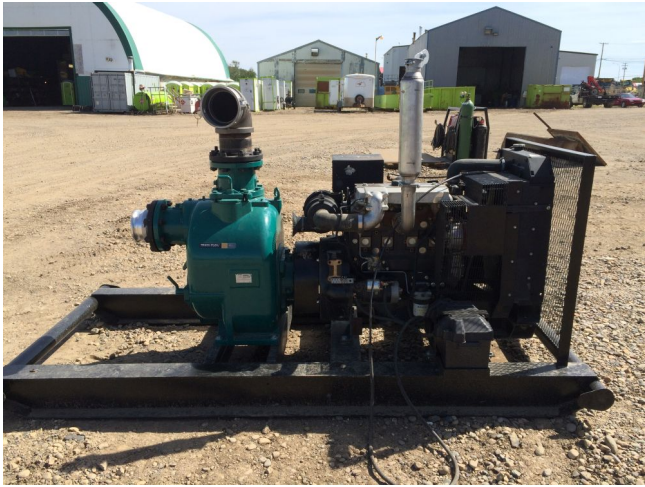

Wastecorp 6 in Trash Pump [Inventory ID #174384]

- Pump is new/unused.
- Size: 6 inch.
- Model: TFCC-6.
- Perkins 80 HP diesel engine.
 - 400 hours.
- Mounted on steel skid.

- View more [Trash Pumps](#)