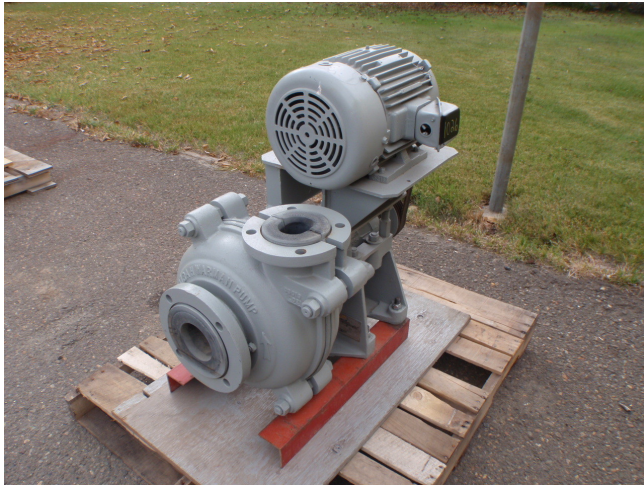

Warman 4x3AH Centrifugal Slurry Pump [Inventory ID #74752]

Manufacturer: WARMAN

- TEFC Motor.
- V-Belt drive.
- Rubber lining and impeller in good condition.
- Please inquire for additional details.