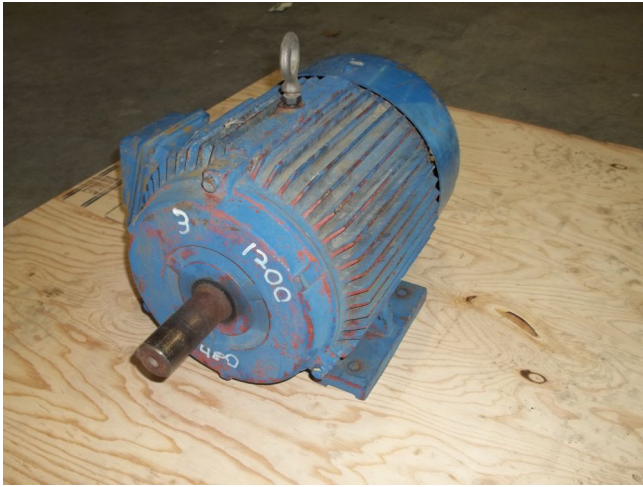

[VP 3 HP Premium Efficiency Motor](#)
[Inventory ID #151128]

- 230/460V.
- 1,180 rpm.
 - 3 phase.
 - 60 Hz.
- Frame: 213T.
- 8.4/4.2A.
- TEFC.

Please contact us for more information.