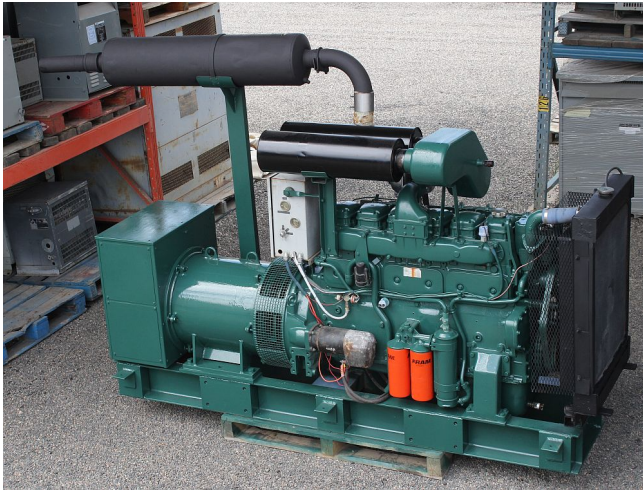

[Volvo Penta 155 KW Diesel Generator](#)

[Inventory ID #145377]

Volvo Penta 155 KW Diesel Generator.

- Engine:
 - Volvo Penta Model TD100GG
 - Twin Turbo
- Alternator:
 - Leroy Somer LSA46M3
 - 155 KW.
 - 347/600V.
 - 3 phase.
 - 60 Hertz.
 - 1800 RPM.
- Hours: 420.