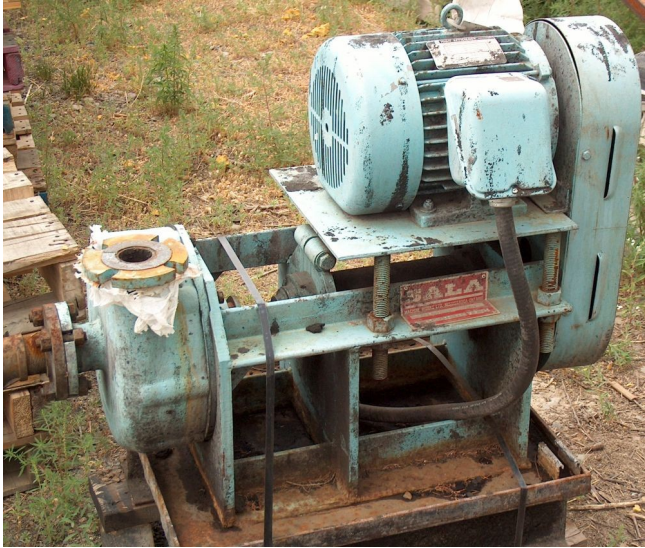

Used Sala Slurry Pump. Model: STHM-22WFR. Supplied with a  
7.5 HP 575 Volt Motor  
**[Inventory ID #44845]**

Used Sala Slurry Pump. Model: STHM-22WFR. Supplied with a 7.5 HP 575 Volt Motor