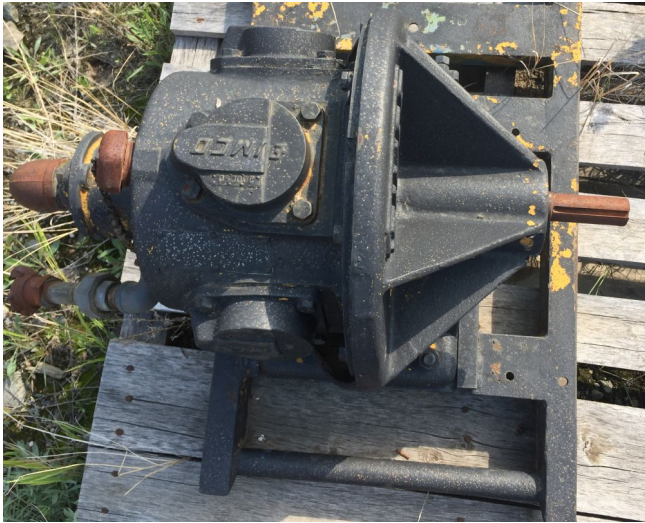

Used Eimco Piston Air Motor. Model:200

[Inventory ID #41824]

- Eimco Piston Air Motor.
- Model: 200
- 5 cylinder
- Rated at 10 HP
 - 90 PSI.
 - 1100 RPM.
- Reversible.