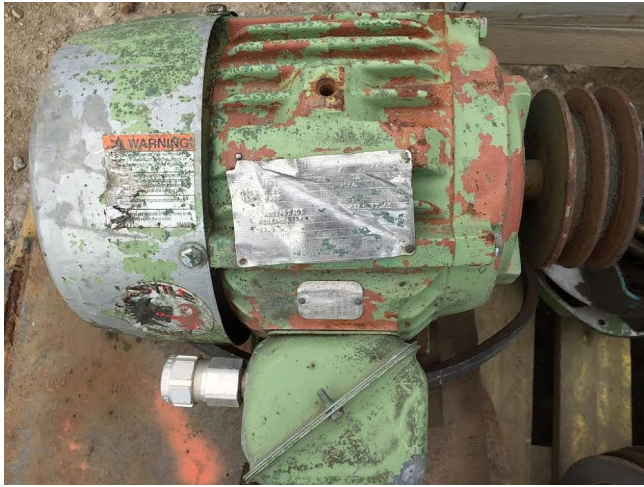

## US Electric 3 hp Electric Motor [Inventory ID #144012]

**Manufacturer: U.S. ELECTRIC**

- 230/460V.
- 1,760 rpm.
  - 3 phase.
  - 60 Hz.
- Frame: 182T.

Please contact us for more information.