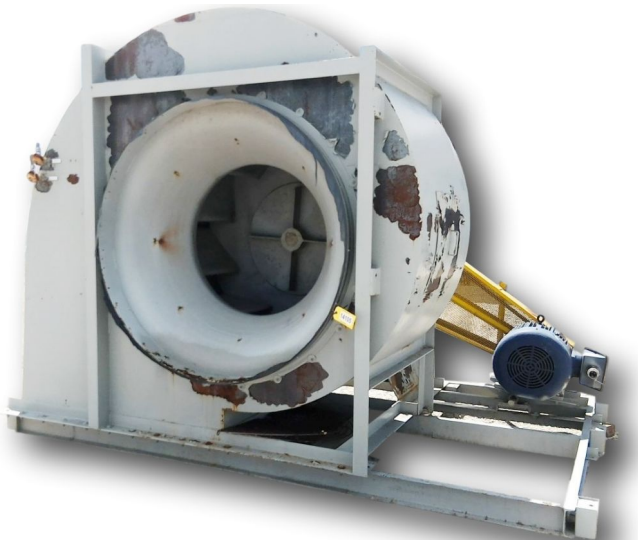

Twin City 730 BAF SW Blower

[Inventory ID #156353]

- 70,000 CFM @ 7 in. SP.
- Class II.
- Arrangement 9.
- Clockwise down blast rotation and discharge.
- Marathon [100 hp high efficiency motor](#).
 - 460V.
 - 1,775 rpm.
 - Frame: 405T.
- V-belt drive with guard.
- Bolted access door in fan housing.