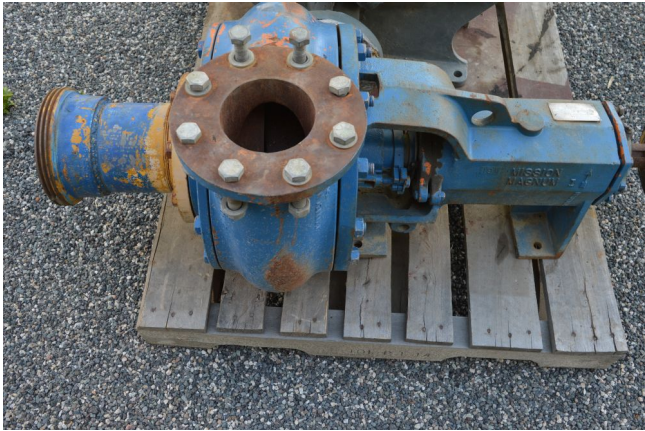

## [TRW Mission 6 x 5 x 11 Centrifugal Pump](#) **[Inventory ID #150234]**

- Bare pump.
  - Size: 6 in. x 5 in.
  - Impeller: 11 in. (cast steel).

[View Spec Sheet Below](#)

Please contact us for more information.