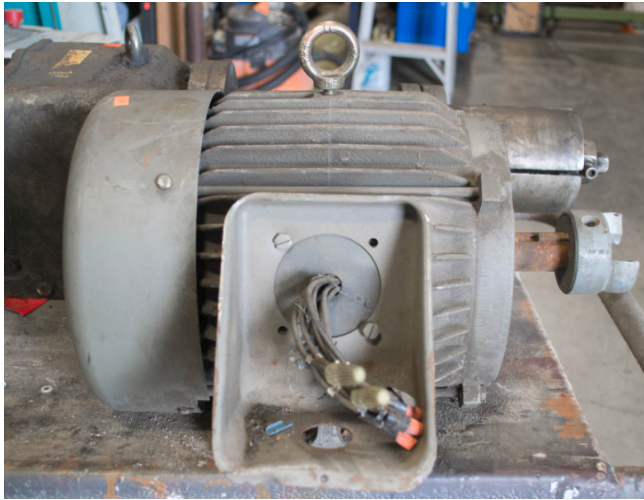

Toshiba 7.5 HP Induction Motor [Inventory ID #197216]

Manufacturer: TOSHIBA

- Model No.: BY754FGF2U3.
- Serial No.: 90503801.
- Frame: 213T.
- Type: IKK.
- Form: FBK1.
- Phase: 3.
- Volts: 230/460.
- Hz: 60.
- Code: H.
- RPM: 1740.
- AMP.: 19.4/9.7.
- Usable on:
 - 208V Networks @ 21.0 AMP.
 - 575V Networks as 7.4 HP @ 7.4 AMP.
- Service Factor: 1.15.
- Max.AMB.: 40° C.
- Time Rating: Cont.
- BRG. No.:
 - L.S. 6308.
 - O.S.6208.

View more [7.5 HP Motors](#)