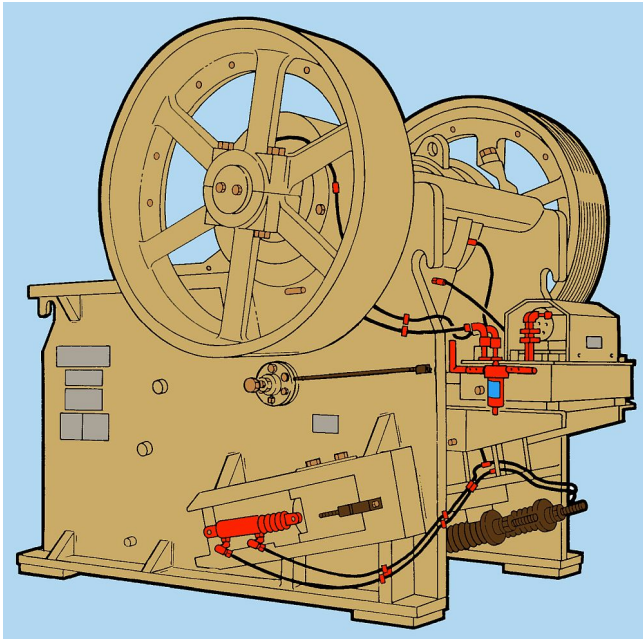

Telsmith 3042 Jaw Crusher [Inventory ID #1171273]

Telsmith 3042 Jaw Crusher

- Make: Telsmith
- Model: 3042
- Size: 30 x 42
- Toggle: Single
- Frame Style: One Piece Welded Steel
- Max Feed: 24in
- Max/Min Discharge:
 - Min: 2.5in
 - Max: 7in
- Max Capacity: 150-230 TPH@2.5in to 310-505 TPH@7in Discharge

- Drive: 150HP Included

- Overall Dimensions:
 - Length: 102in
 - Width: 97.75in
 - Height: 108.5in
 - Weight: 54,500 Lbs.

- Location: Eastern USA

P.O. Box 176, Savona, BC, Canada V0K 2J0
Phone: (250) 373-2424 Fax: (250) 373-2323
Website: savonaequipment.com
Email: sales@savonaequipment.com
Located just 20 minutes west of Kamloops, BC