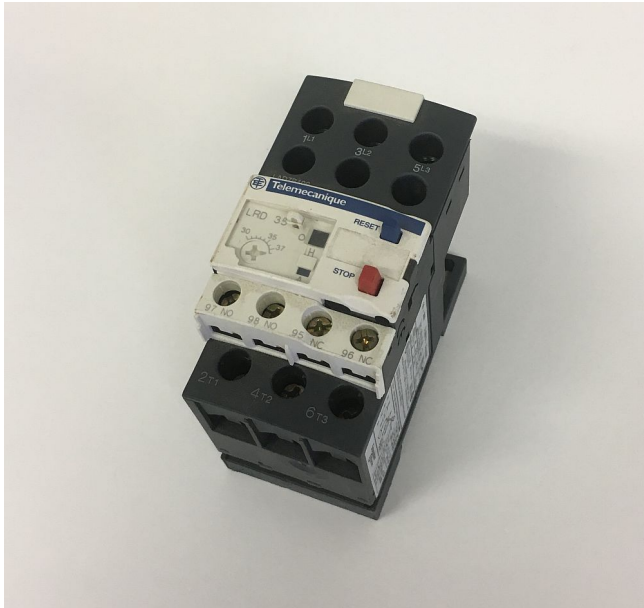

## Telemecanique LRD 35 Overload

[Inventory ID #182133]

**Manufacturer: TELEMECANIQUE**

- 600 VAC
- 30 - 38 Amps
- Quantity 1

View More [30 Amp Overloads](#)