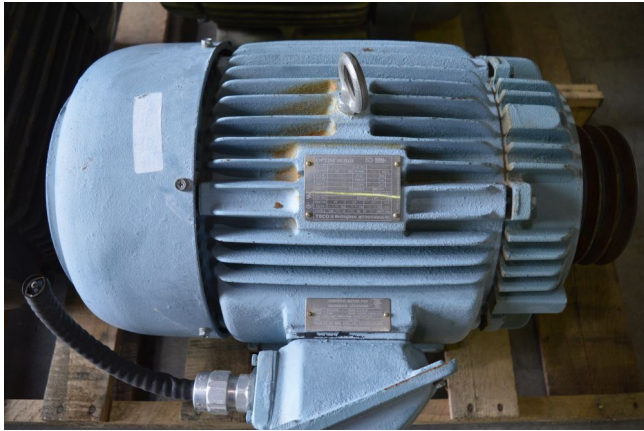

[TECO – Westinghouse Epact-HPE 15 hp Motor](#)
[Inventory ID #208755]

Manufacturer: TECO

- Type: AEEANE.
- Design: B.
- 15 HP.
- 3 phase.
- 60 Hz.
- Volts: 230/460/450.
- Amps: 35.9/20.6/17.95.
- RPM: 1765.
- TEFC.

View more [15 HP Motors](#)