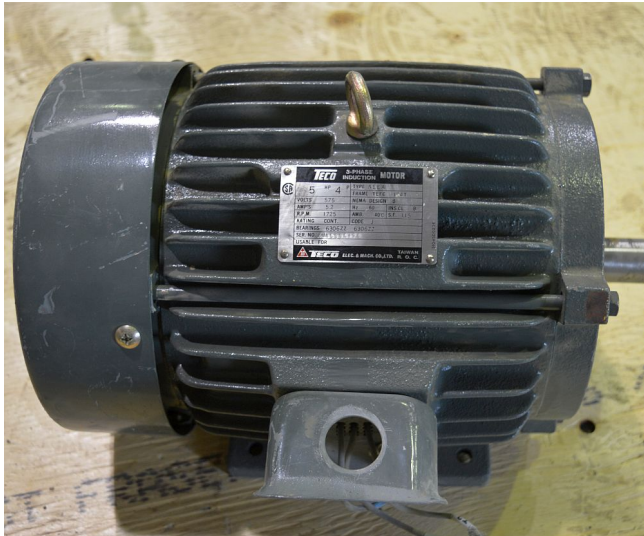

[Teco Westinghouse 5 HP Motor](#) [Inventory ID #195611]

Manufacturer: WESTINGHOUSE

- 575 VAC
- 1725 RPM
- 184T Frame
- 60 Hz
- FLA 5.2
- S.F. 1.15
- TEFC
- Quantity 1

View More [5 HP Motors](#)