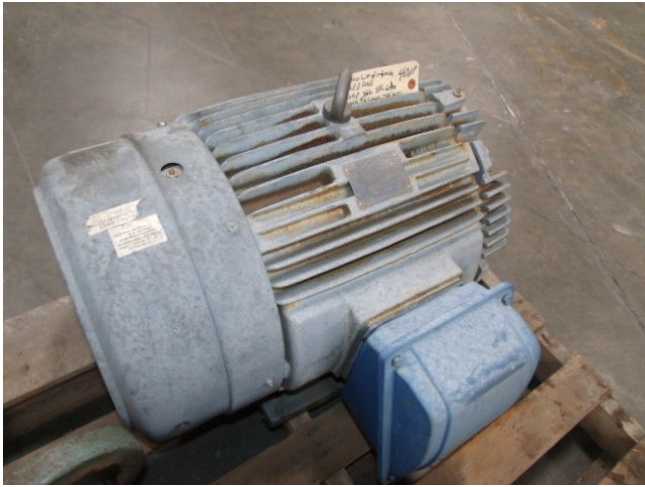

[Teco Westinghouse 40 HP Motor](#) **[Inventory ID #195633]**

- Volts: 230/460V.
- RPM: 3550.
- Frame: 324TS.
- Shaft size: 3 3/4 in X 1 7/8 in.

View more [40 HP Motors](#)