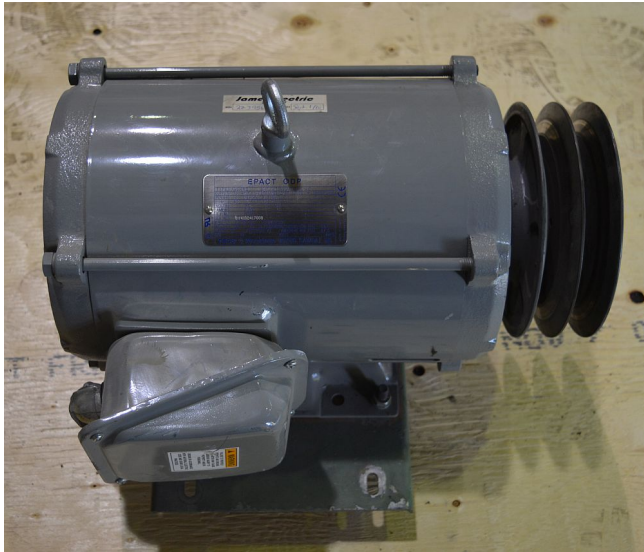

[Teco Westinghouse 10 HP Motor](#) [Inventory ID #192601]

Manufacturer: WESTINGHOUSE

- 575 VAC
- 1740 RPM
- 215T Frame
- 60 Hz
- FLA 9.68 Amps
- S.F. 1.15
- OPD
- Quantity 1

View More [10 HP Motors](#)