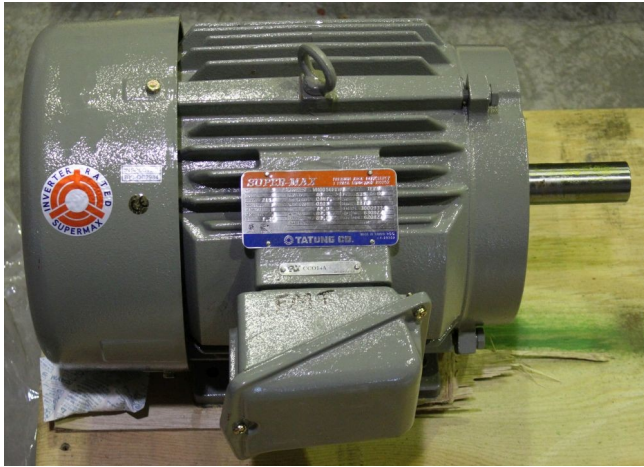

## Tatung 5 hp Electric Motor [Inventory ID #114458]

- 575V.
- 1,182 rpm.
- Frame: 215T.

Please contact us for more information.