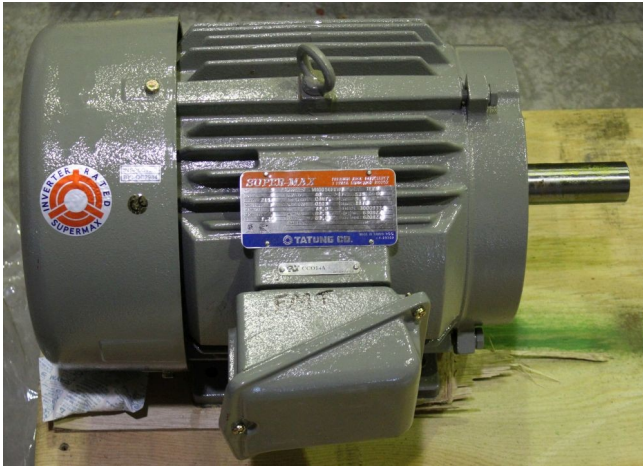

Tatung 5 hp Electric Motor [Inventory ID #114458]

- 575V.
- 1,182 rpm.
- Frame: 215T.

Please contact us for more information.