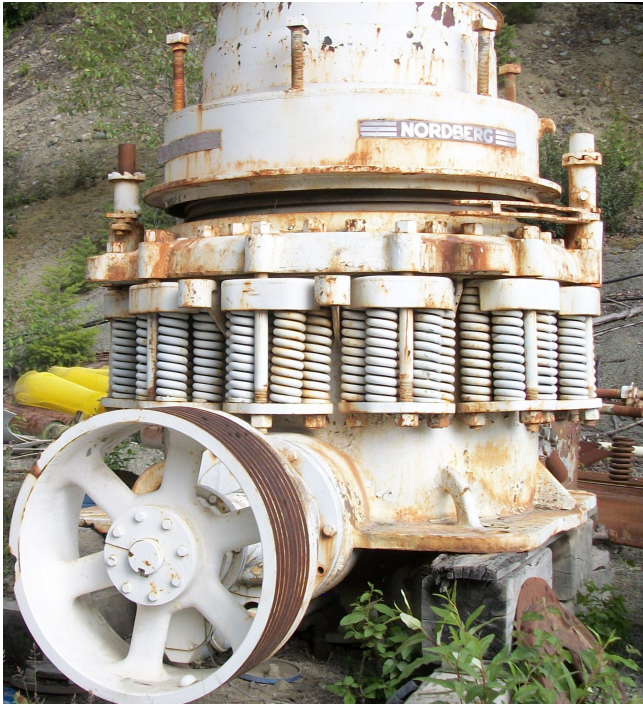

Symons 4 ft Short Head Cone Crusher [Inventory ID #148271]

- Size: 4 ft.
- Comes with:
 - Lubrication tank.
 - 150 hp [electric motor](#).
 - 440V.
 - 900 rpm.
 - Manual adjustment.

Please contact us for more information.