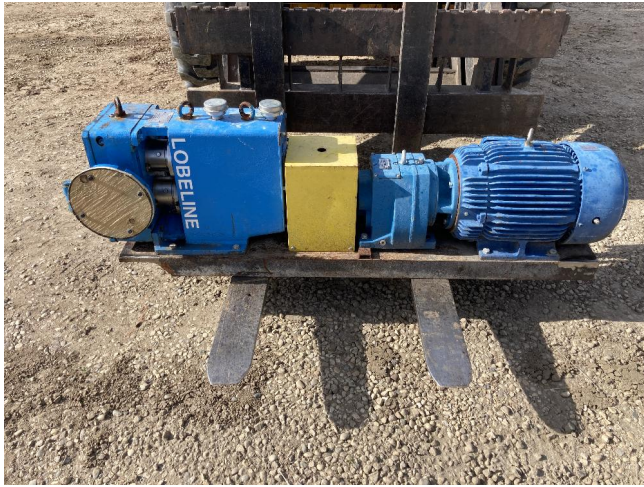

Swaby Lobeline MR60 Pump [Inventory ID #1399389]

Swaby Lobeline MR60 Pump

- Make: Swaby Lobeline
- Model: MR60
- Type: Positive Displacement Pump
- Application: Severe Abrasive Application
- Condition: Used, Good Working Condition
- Suction: 4in
- Discharge: 4in
- Flow Rate: 210 GPM
- Displacement: 60 Gallons Per 100 Revolutions (227 Liter Per 100 Revs)
- Max RPM: 350
- Max Discharge Pressure: 150 PSI (10 bar)

- [View Spec Sheet Below](#)

- Drive: TECO Westinghouse Electric Motor
 - Power Output: 15HP
 - RPM: 1765
 - Voltage: 460 Volts
 - Frequency: 60Hz
 - Reducer: Radicon Gear Reducer:
 - Ratio: 6.292-1

- Location: Western Canada