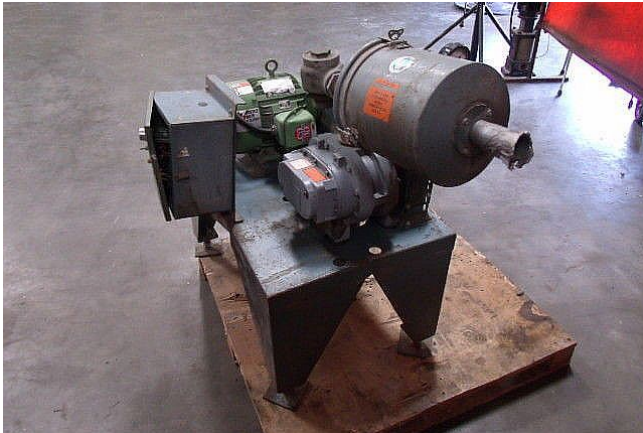

[Sutorbilt Rotary 1412 Blower Package](#) [Inventory ID #190693]

- Model No.: 700-040-02.
- Volts: 460/3/60.
- Serial No.: 8B-2138.
- P. List: PL B14401.
- Sutorbilt Rotary Vacuum:
 - Model No.: 1412.
 - US Electrical 5 HP motor.
 - Volts: 230/460V.
 - RPM: 3515.
 - Amps: 12.6/6.3.
 - Phase: 3.
 - Frame: 184T.
 - SF: 1.15.
- With Conair Franklin Muffler and Filter.

View more [Positive Displacement Blowers](#)