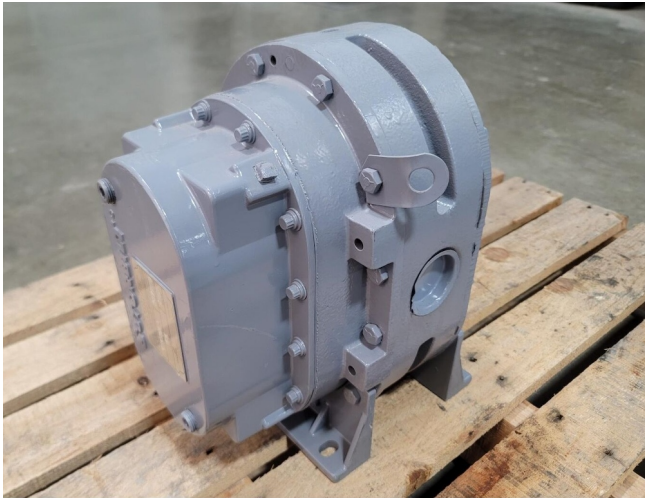

## Sutorbilt GACHDLA Blower

**[Inventory ID #171013]**

- Model: GACHDLA.
- Cat. no: 4HL.
- Max. rpm: 3050.
- 1.5 in. NPT connections.
- Shaft diameter: 0.875 in.

Please contact us for more information

View more [Positive Displacement Blowers](#)