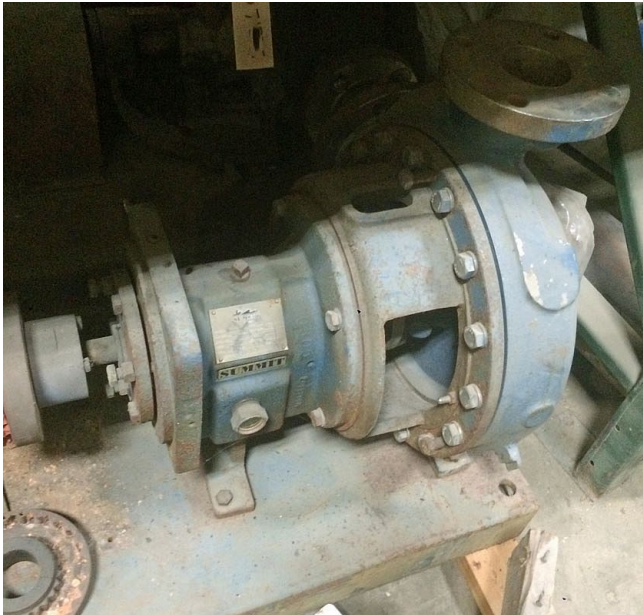

Summit 3 x 4-13 Pump [Inventory ID #162781]

- Size: 3 in. x 4 in..
- 12.25 in. impeller.
- Model: 2196.
- [40 HP motor](#).
 - 230/460V.
 - 1760 rpm.
- Mounted on bedplate.

View more [Centrifugal Pumps](#)