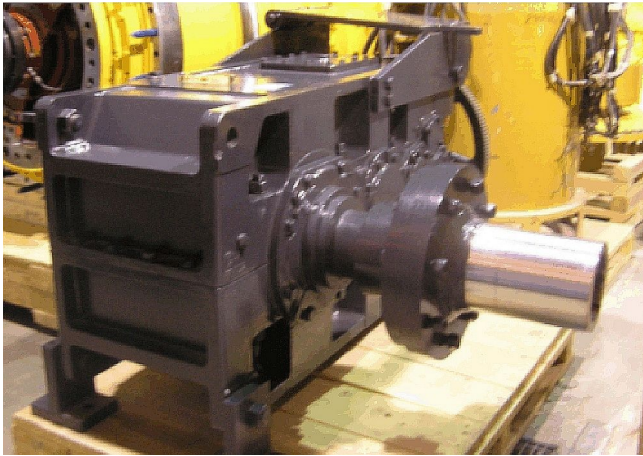

## [Sumitomo Paramax 7 Speed Reducer](#)

**[Inventory ID #1262535]**

### Sumitomo Paramax 7 Speed Reducer

- Make: Sumitomo
- Model: Paramax 7
- Size: SM7090R3-LRV-56
- Input HP: 201
- Input RPM: 1750
- Output RPM: 30.3
- HP Rating: 355HP
- Ratio: 57.829-1
- Appl Fact: 1.76
- DOM: 05/1993