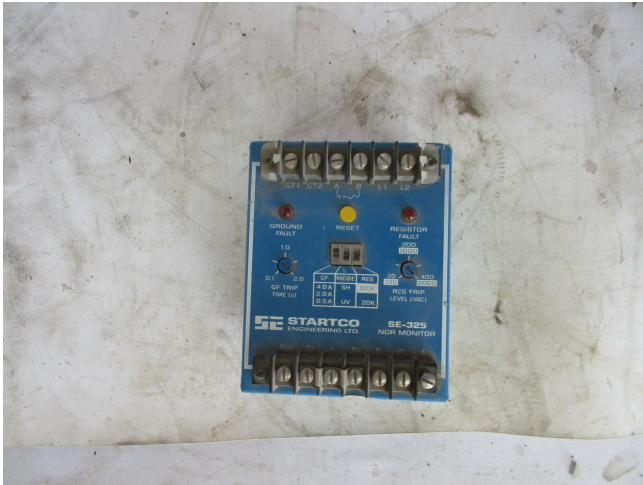

Startco Ground Relay [Inventory ID #1276189]

Startco Ground Relay

SE-325

GF Trip Times: 0.1-2.0

Res Trip Level (VAC): 20/1000-400/4000