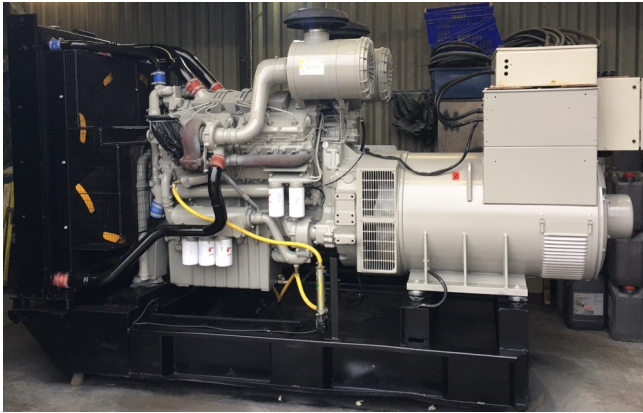

## [Stamford 640 kW Diesel Generator](#)

**[Inventory ID #534808]**

- 400 Volt
- 50 Hz
- 1500 RPM
- Engine Model: 3012TAG2
- Year: 1994
- Skid Mounted
- Radiator Cooled
- Base Fuel Tank
- Mounted Control Panel
- Location: Europe