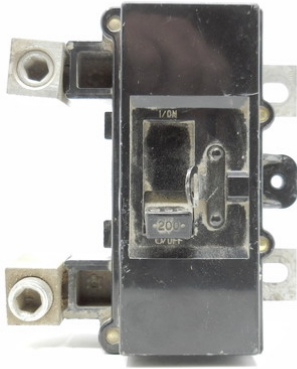

[Squasre D 2 Pole 200 Amp Breaker](#)
[Inventory ID #340581]

Style= QOM2200VHL

120/240 VAC

Main Breaker For Breaker Panel