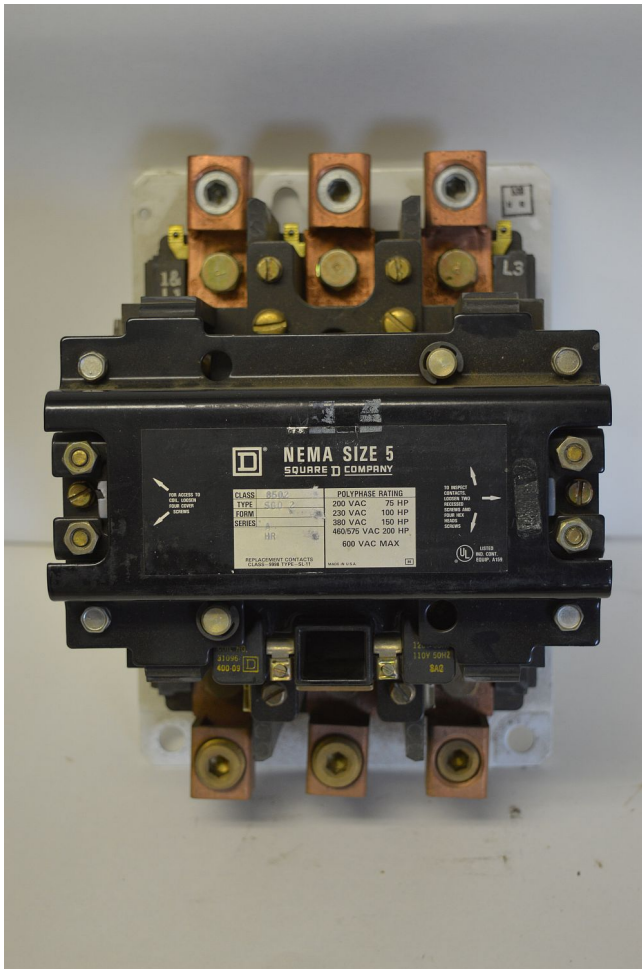

## Square D Size 5 Motor Starter [Inventory ID #366757 ]

- Class: 8502
- Type: SG02
- Polyphase Ratings
  - 75 HP @ 200 VAC
  - 100 HP @ 230 VAC
  - 150 HP @ 380 VAC
  - 200 HP @ 460/575 VAC
- 120 Volt Coil
- Location: British Columbia, Canada