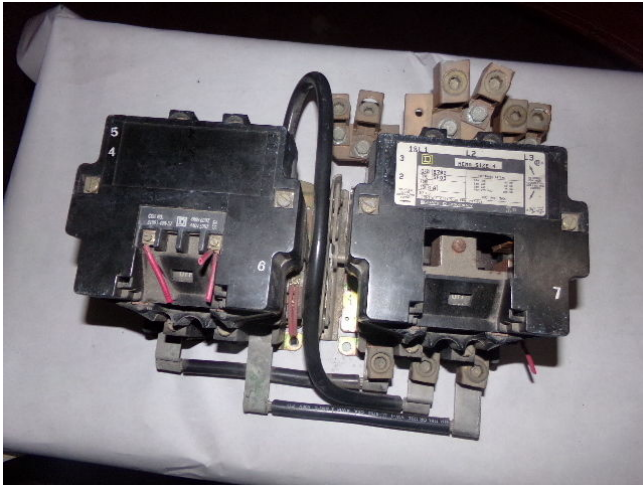

Square D Size 4 Reversing Starter [Inventory ID #197413]

- Class: 8702.
- Type: SF03.
- Series: A.
- 460-575 Vac @ 100 HP.
- 600 VAC Max.
- Coil No.: 31091-400-57.

View more [Size 4 Starters](#)