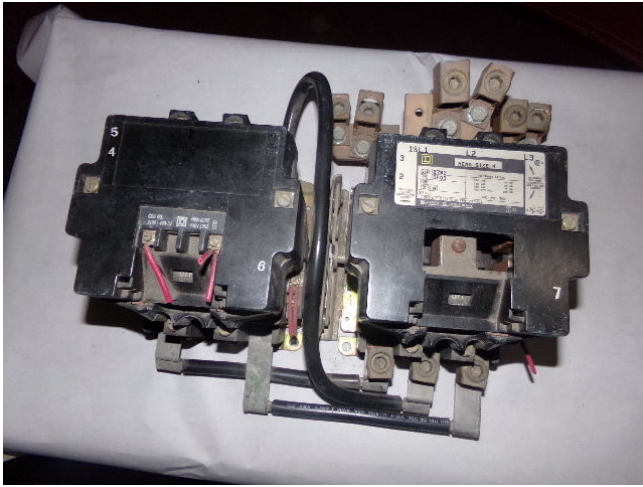

## Square D Size 4 Reversing Starter [Inventory ID #197413]

- Class: 8702.
- Type: SF03.
- Series: A.
- 460-575 Vac @ 100 HP.
- 600 VAC Max.
- Coil No.: 31091-400-57.

View more [Size 4 Starters](#)