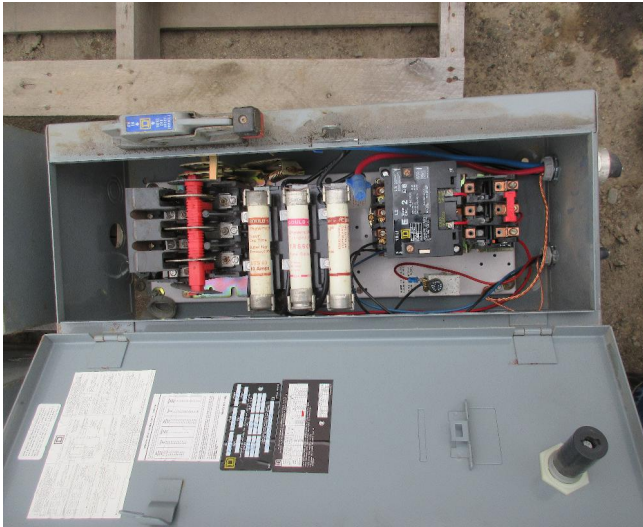

## Square D Size 2 Combo Starters [Inventory ID #1423270]

### Square D Size 2 Combo Starters

Quantity: 2 Units Available

- Make: Square D
- Size: 2
- Class: 8536
- Type: SC03
- Condition: Used
- Voltage: 600 Volts
- Ser: A
- 120 VAC Coil
- Enclosed
- Overall Dimensions:
  - Depth: 10in
  - Width: 11in
  - Height: 24in
- Location: Savona, British Columbia, Canada