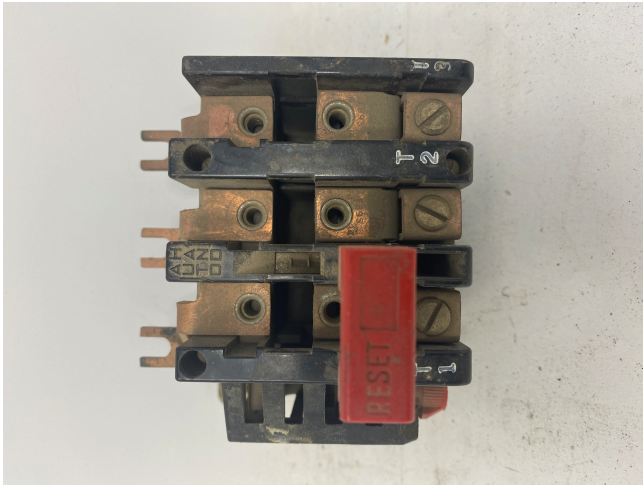

SQUARE D SIZE 000 O/L BLOCK

[Inventory ID #992191]

Square d solder pot O/L block

vac=120-600

3amp