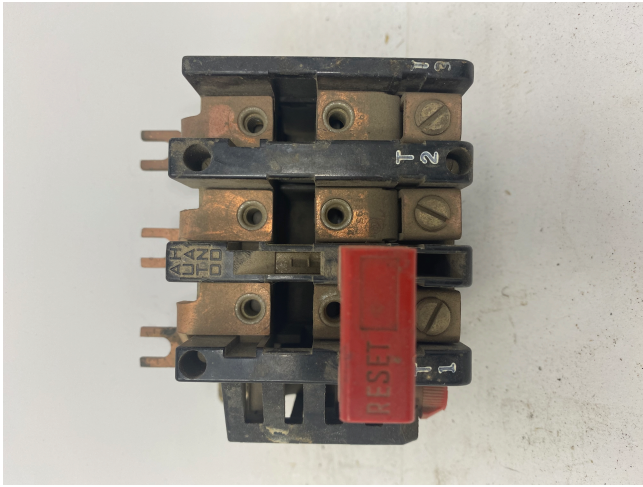

SQUARE D SIZE 000 O/L BLOCK

[Inventory ID #992191]

Square d solder pot O/L block

vac=120-600

3amp