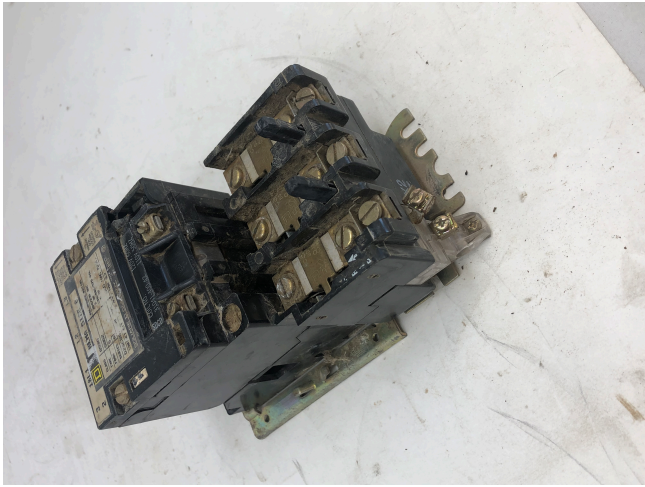

[Square D Size 0 Motor Starter](#)
[Inventory ID #1068236]

Type: Square D SB62

Class: 8536

Form S

Series A

Coil: [120V@60Hz](#)

[110V@50Hz](#)

Solder Pot Overload Block