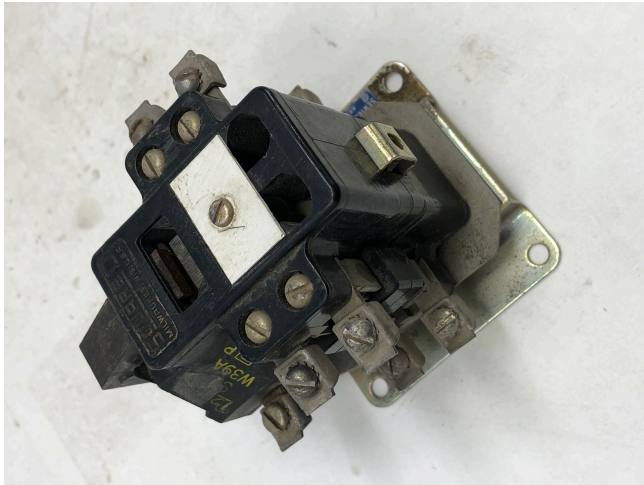

[Square D D0-22 Control Relay](#)  
**[Inventory ID #1071645]**

Type: D0-22

Class: 8501 Series C

600VAC 10A Max

Control Coil: 440V@50Hz

480V@60Hz