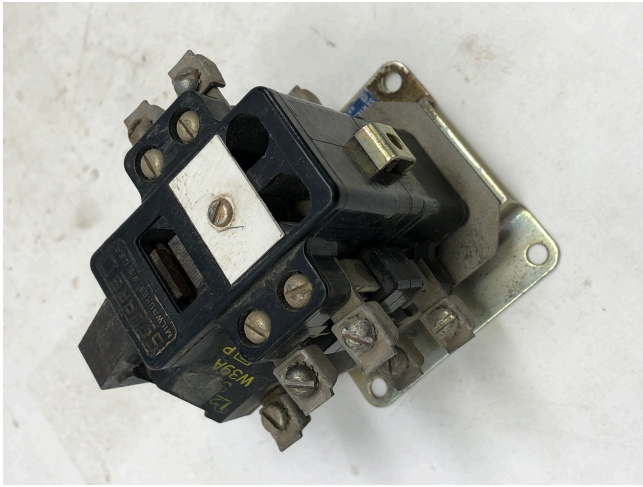

[Square D D0-22 Control Relay](#)  
**[Inventory ID #1071645]**

Type: D0-22

Class: 8501 Series C

600VAC 10A Max

Control Coil: 440V@50Hz

480V@60Hz