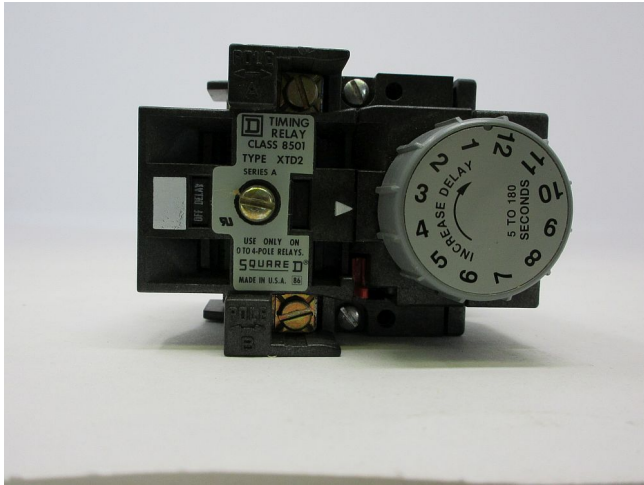

[Square D 8501 timing relay](#)
[Inventory ID #367738]

Class: 8501

Type: XTD2

Series: A