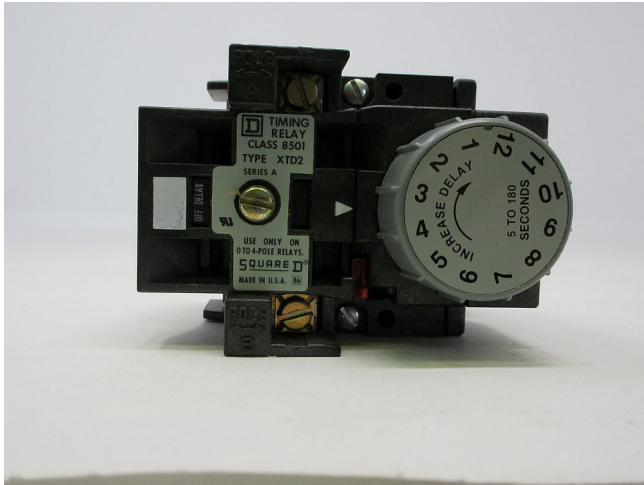

Square D 8501 timing relay
[Inventory ID #367738]

Class: 8501

Type: XTD2

Series: A