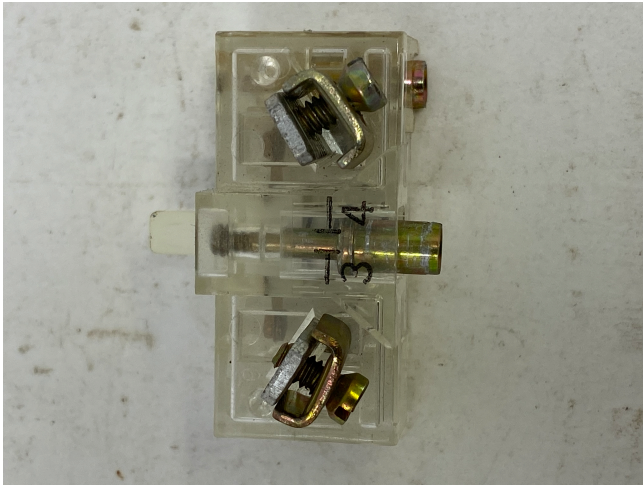

## SQUARE D 30MM PUSHBUTTON CONTACT BLOCK

[Inventory ID #998522]

SQUARE D 30MM PUSH BUTTON CONTACT BLOCK

N.O

MOD=9001

TYPE=KA-2

120-600 VAC