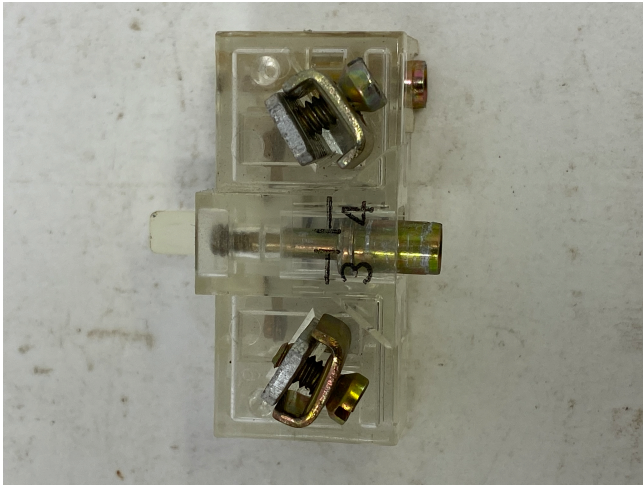

SQUARE D 30MM PUSHBUTTON CONTACT BLOCK

[Inventory ID #998522]

SQUARE D 30MM PUSH BUTTON CONTACT BLOCK

N.O

MOD=9001

TYPE=KA-2

120-600 VAC