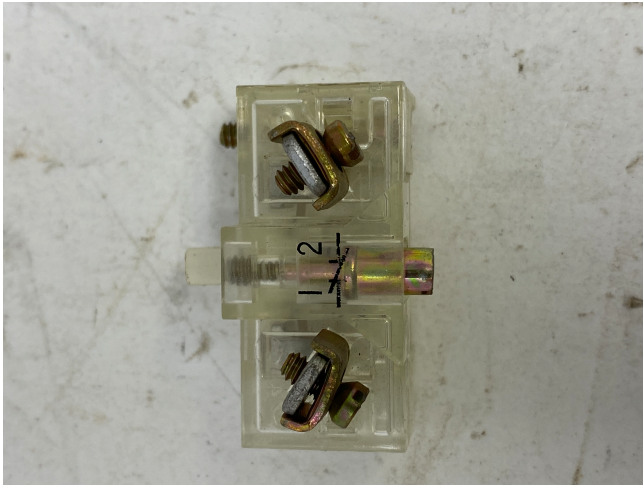

SQUARE D 30 MM PUSH BUTTON CONTACT BLOCK

[Inventory ID #998525]

SQUARE D 30MM PUSH BUTTON CONTACT BLOCK

N.C

MODEL 9001

TYPE KA-3

120-600 VAC