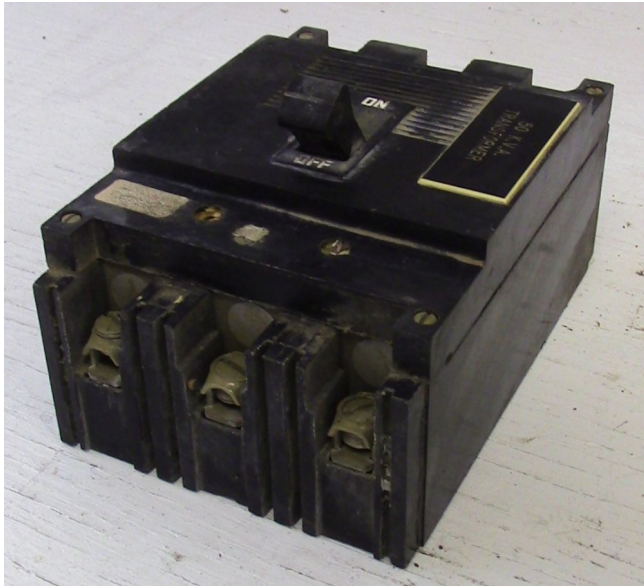

[Square D 3 Pole 70 Amp ML1 Breaker](#) [Inventory ID #162654]

Manufacturer: SQUARE D

- 600 VAC
- 3 Phase
- Cat #: 999370
- Type: ML1 F-Frame
- Quantity 1

View More [70 Amp Breakers](#)