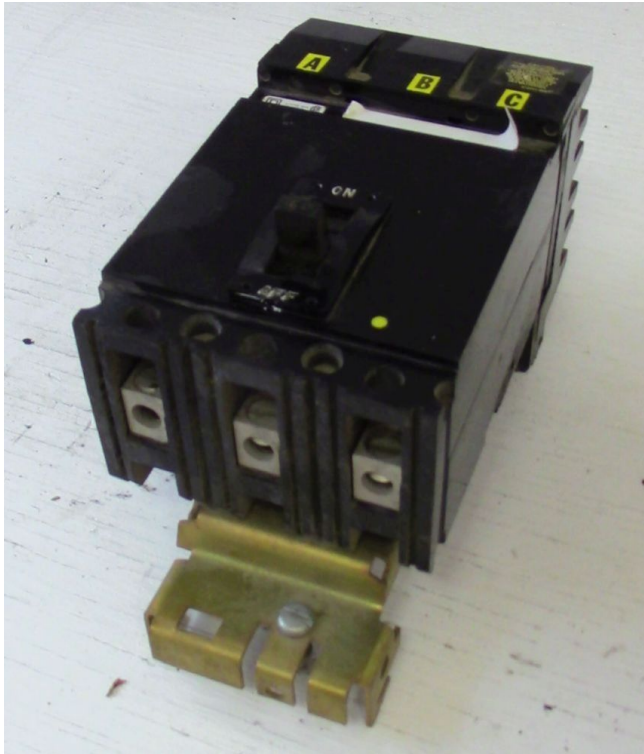

Square D 3 Pole 60 Amp I-Line Breaker [Inventory ID #162230]

Manufacturer: SQUARE D

- 600 VAC
- 125-250 VDC
- 3 Phase
- Cat #: FA36060
- Type FA
- Quantity 1

View More [60 Amp Breakers](#)