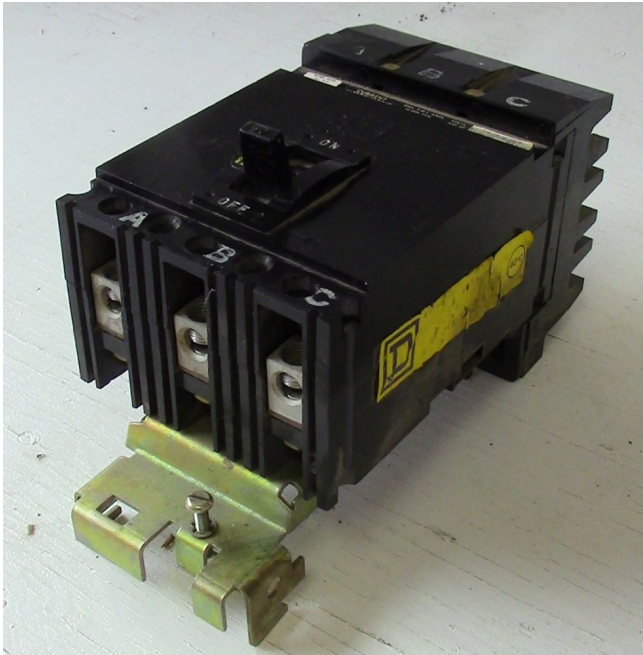

Square D 3 Pole 50 Amp I-Line Breaker [Inventory ID #162219]

- 600 VAC
- 125-250 VDC
- 3 Phase
- Cat #: FA36050
- Type FA
- Quantity 1

View More [50 Amp Breakers](#).